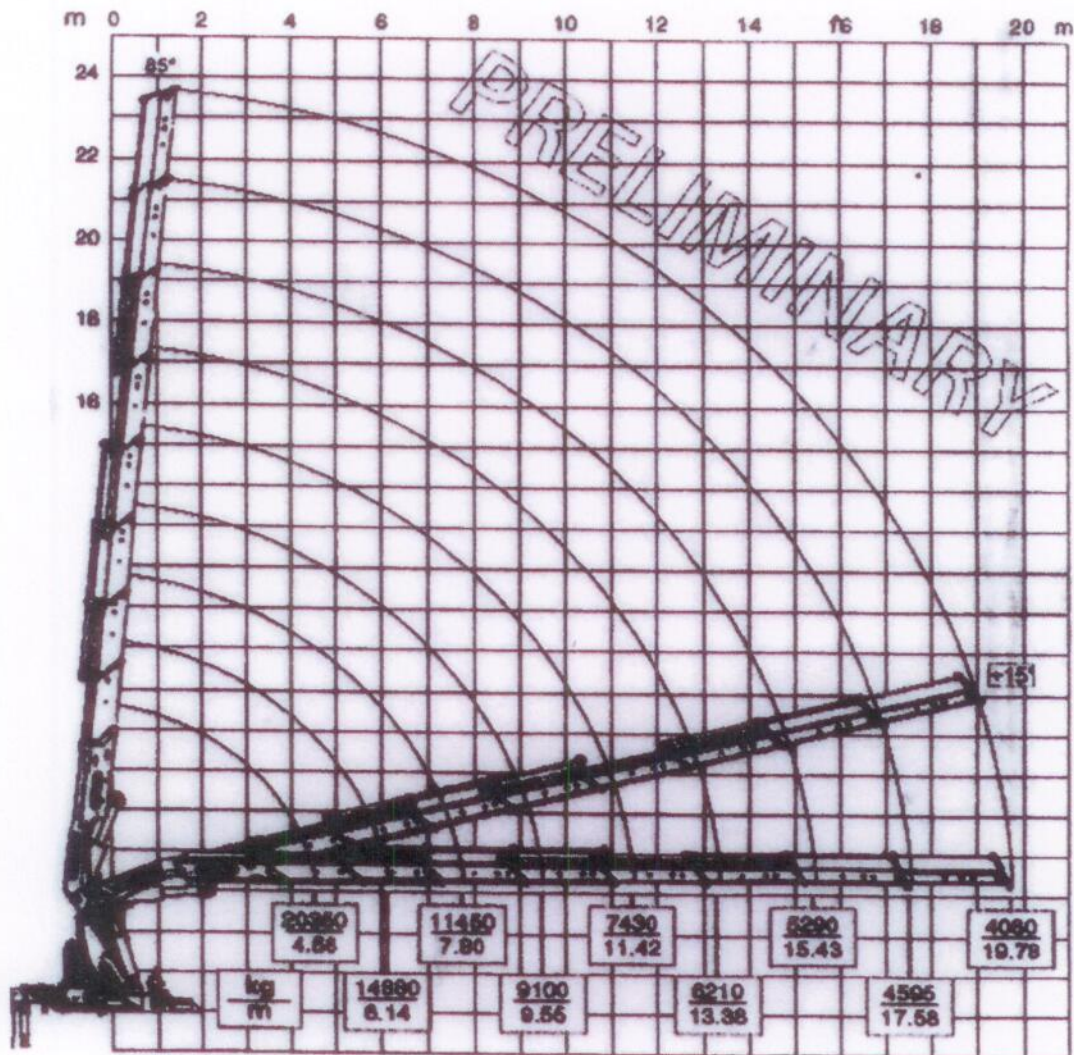

InduMove
industrial relocations

Turn-key projects
Dismantling and assembly
(Exceptional) Transport
Export packaging
Storage
Crane rental

Graanweg 11A
Postbus 6094
4780 LX Moerdijk
T +31(0)168 38 11 10
F +31(0)168 38 11 12
info@indumove.com
www.indumove.com

S

1355

ABN-Amro nr. 46.39.09.437
IBAN nr. NL93ABNA0463909437
BIC code ABNANL2A
KvK Breda nr. 20076367
BTW nr. NL8038.44.736.B.01