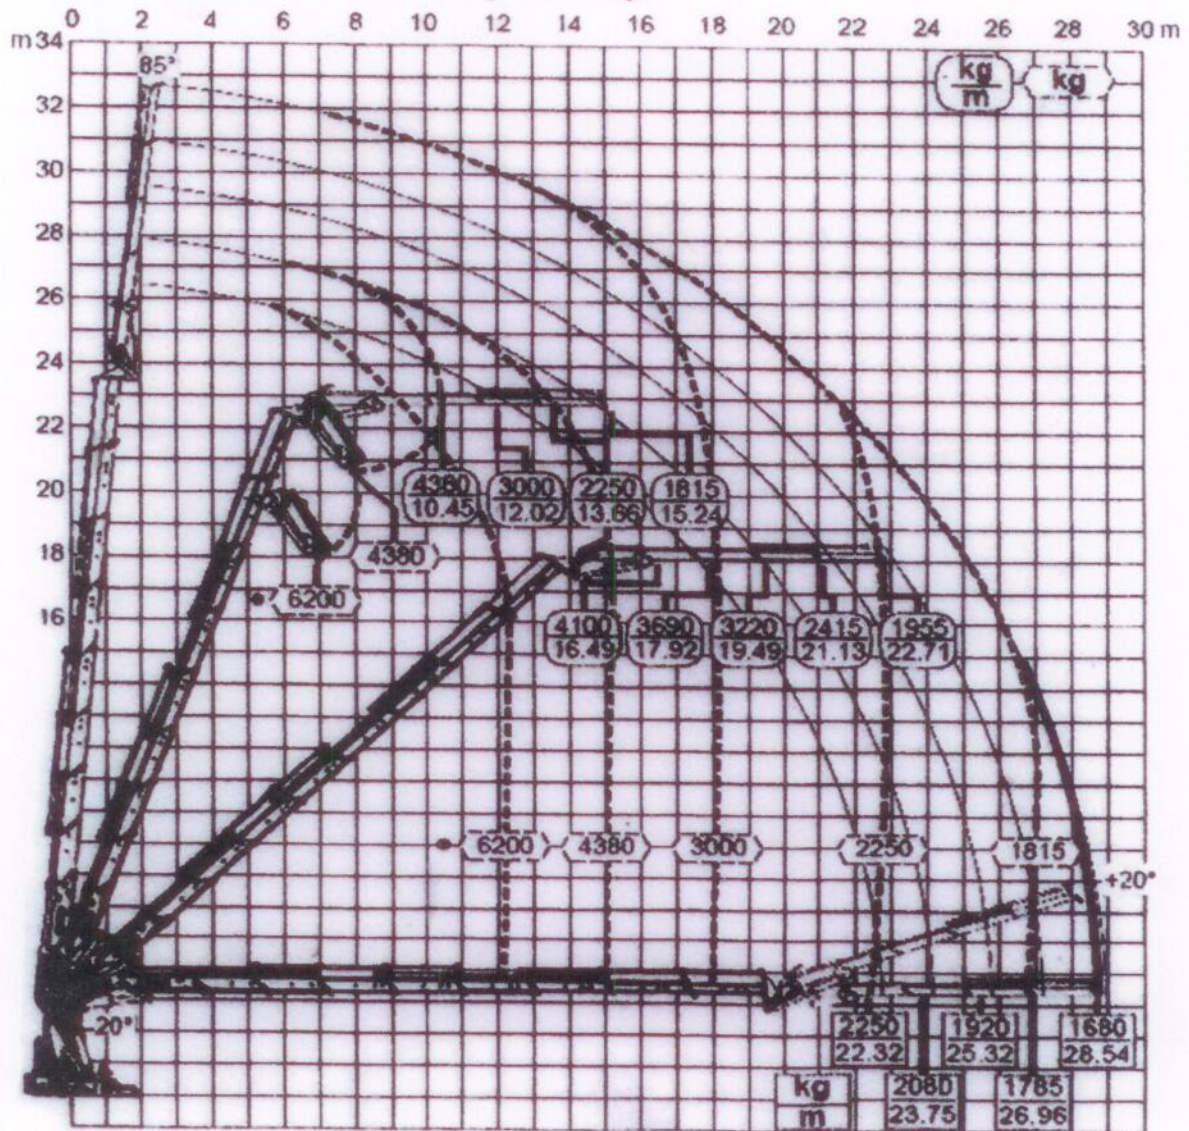

1355

8S + JIB 4S heavy duty

ABN-Amro nr. 46.39.09.437
IBAN nr. NL93ABNA0463909437
BIC code ABNANL2A
KvK Breda nr. 20076367
BTW nr. NL8038.44.736.B.01

InduMove
industrial relocations

Turn-key projects
Dismantling and assembly
(Exceptional) Transport
Export packaging
Storage
Crane rental